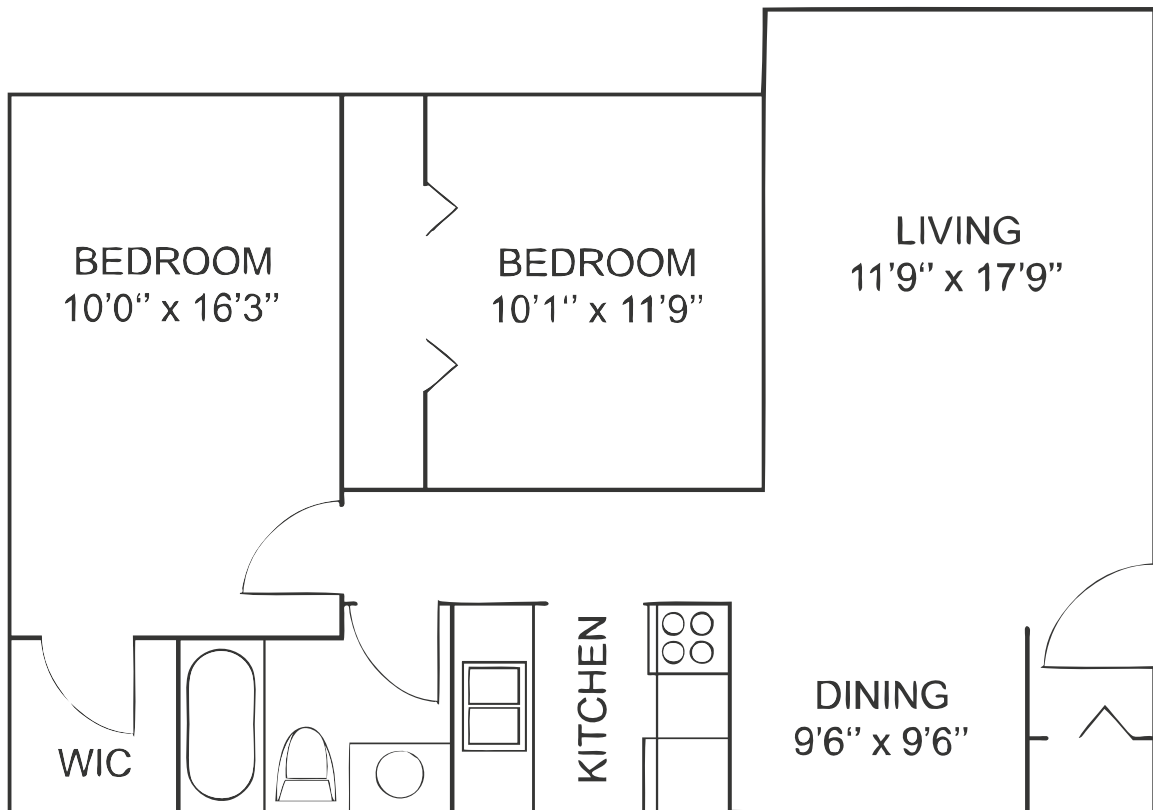

SUSSEX-WEST APARTMENTS

www.sussexwestapts.com
34748 Lakeshore Blvd.
Eastlake, Ohio 44095
(440) 951-3746

One Bedroom Apartment

Room dimensions are approximate.

SUSSEX-WEST APARTMENTS

www.sussexwestapts.com
34748 Lakeshore Blvd.
Eastlake, Ohio 44095
(440) 951-3746

Two Bedroom Apartment

Room dimensions are approximate.