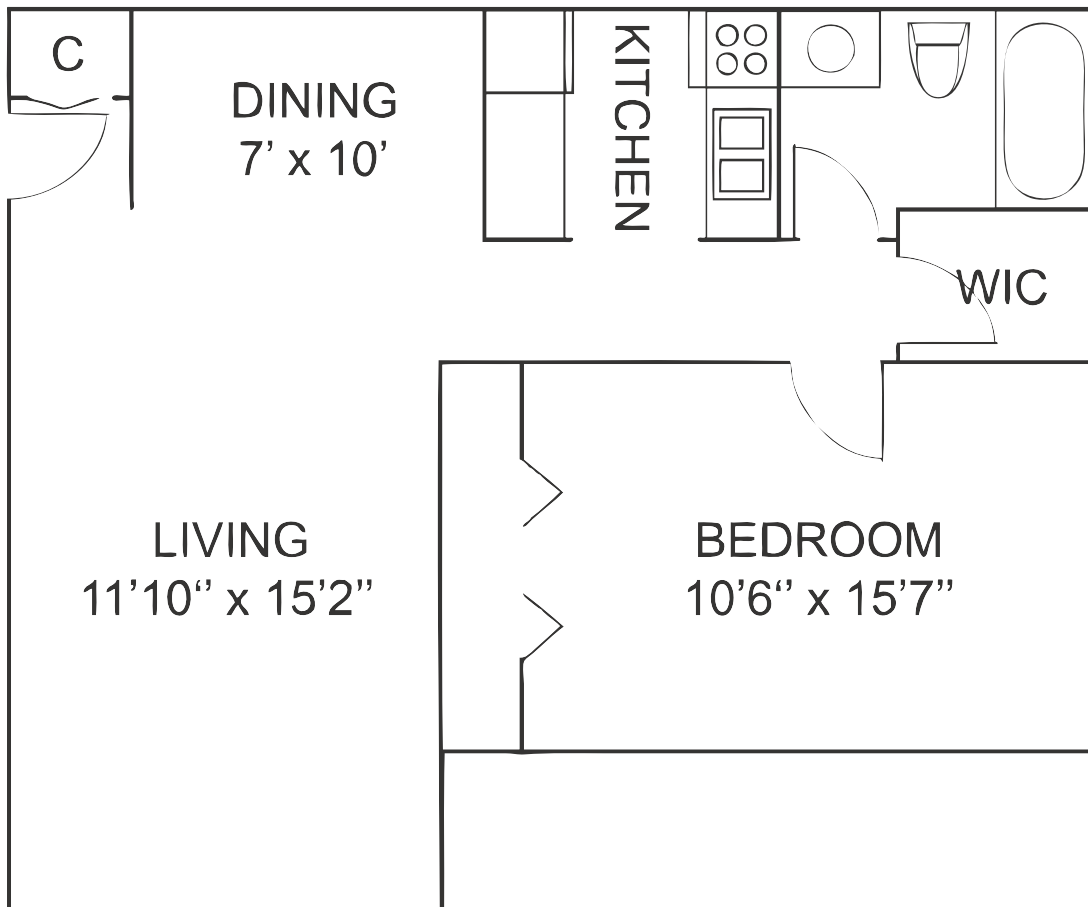

SUSSEX-WEST APARTMENTS

www.sussexwestapts.com
34748 Lakeshore Blvd.
Eastlake, Ohio 44095
(440) 951-3746

One Bedroom Apartment

Room dimensions are approximate.

SUSSEX-WEST APARTMENTS

www.sussexwestapts.com
34748 Lakeshore Blvd.
Eastlake, Ohio 44095
(440) 951-3746

Two Bedroom Apartment

Room dimensions are approximate.